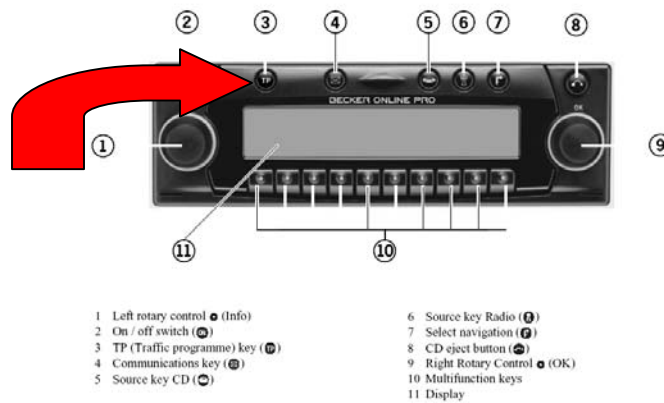

Information: Ferrari Online Pro Model 6105 CD changer activation procedure.

Make sure CD changer is connected before proceeding

1. Press and hold the “TP” button to enter the setup menu.

2. Press the “AUX” softkey 2 times.

3. Select “CD Changer” using the Right Rotary control.

4. Press the Right Rotary control to save the setting.

5. Press the “TP” button to exit the setup menu.