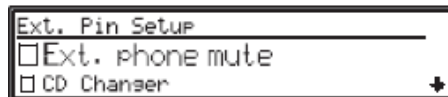

3. Select “CD Changer” using the Right Rotary control.